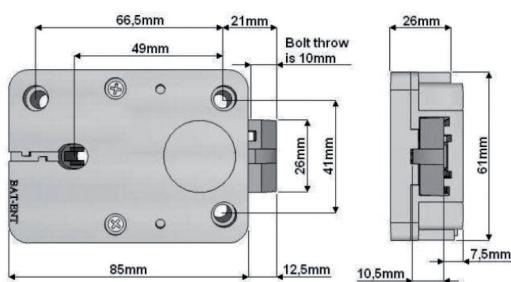

SpringBolt