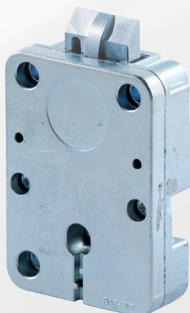

SpringBolt