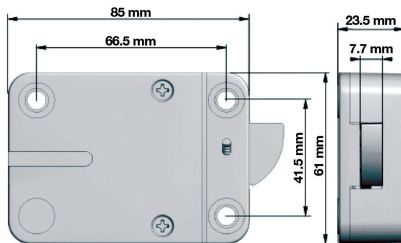

Silent alarm

Remote disable opening

Penalty

Dallas keys

Dual mode

Pulse

RotoBolt

StraightBolt