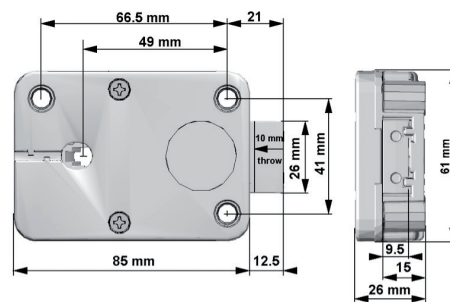

Silent alarm

Remote disable opening

Penalty

Dallas keys

Dual mode

Pulse

RotoBolt

StraightBolt