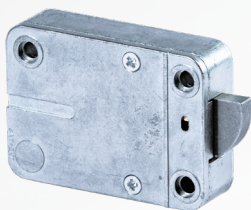

Features

Keypad

Red LED

Buzzer

Keypad test

Battery compartment

Power

- 9V alkaline battery
- large battery box
- power supply

Silent alarm

Remote disable opening

Penalty

Dallas keys

Dual mode

Pulse

RotoBolt

StraightBolt