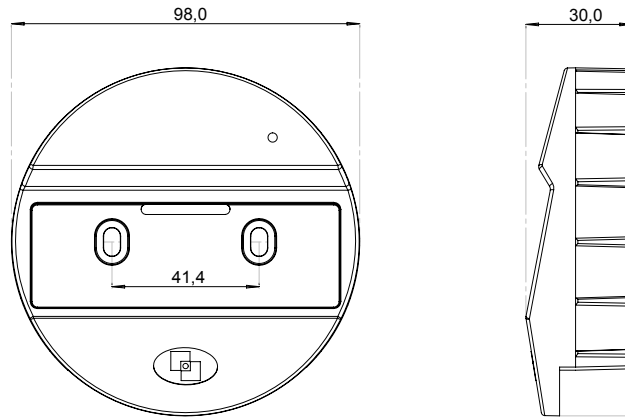

Silent alarm

Remote disable opening

Penalty

Dallas keys

Dual mode

Pulse

RotoBolt

StraightBolt